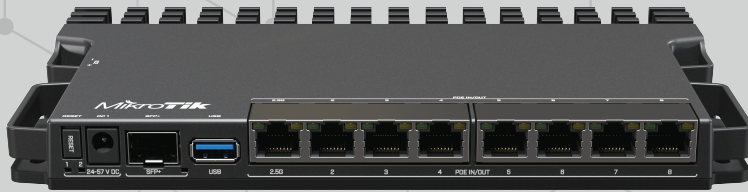

• ROUTER BOARD

5009UG+S+IN