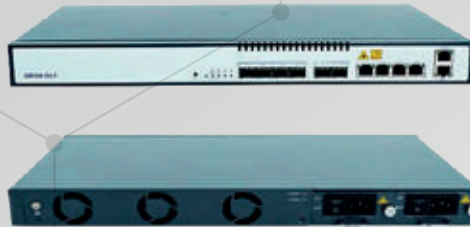

ROUTER TP-LINK EX511

SWITCH DE FIBRA 6-8 PUERTOS

RECEPTOR ÓPTICO

• **OLT's**

HIOSO

OLT EPON HIOSO

V·SOL

OLT EPON/ GPON V-SOL